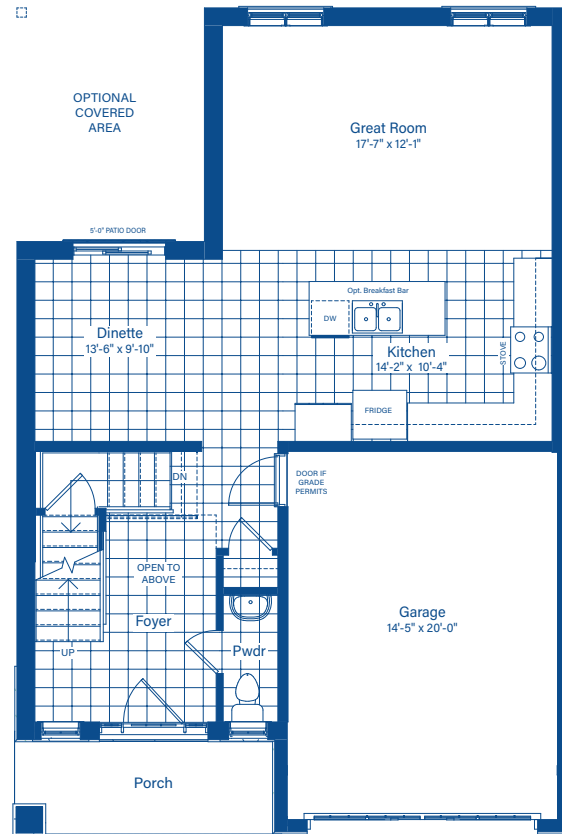

BANTING

1494 - 1744 SQ.FT.

DEVONLEIGH HOMES

WEB: DevonleighHomes.com

Plans and specifications are subject to change without notice.
All renderings and photographs are artist's concept. E&O.E.

BANTING

1494 - 1744 SQ.FT.

BASEMENT

MAIN FLOOR

2ND FLOOR

2ND FLOOR - ENSUITE OPTION