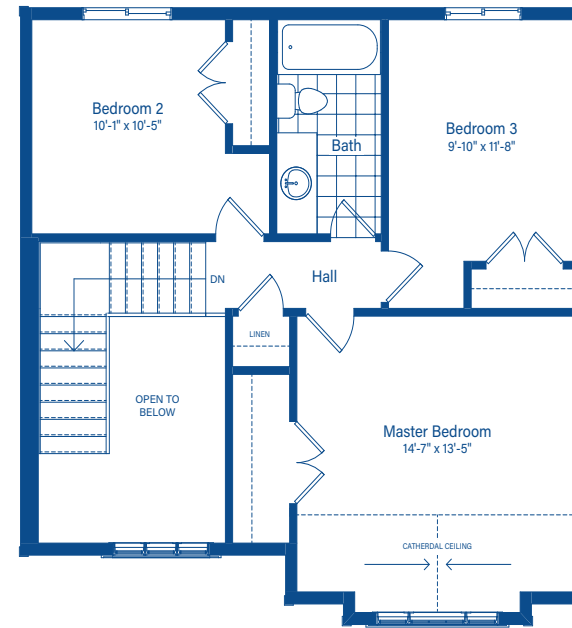

BANTING

1494 - 1744 SQ.FT.

DEVONLEIGH HOMES

WEB: DevonleighHomes.com

Plans and specifications are subject to change without notice.
All renderings and photographs are artist's concept. E&O.E.

BANTING

1494 - 1744 SQ.FT.

BASEMENT

MAIN FLOOR

2ND FLOOR

2ND FLOOR - ENSUITE OPTION