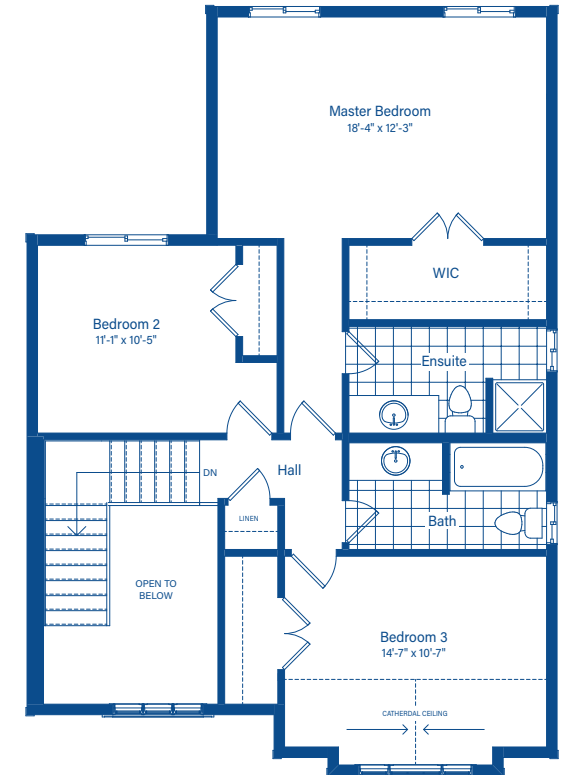

BANTING

1494 - 1744 SQ.FT.

DEVONLEIGH HOMES

WEB: DevonleighHomes.com

Plans and specifications are subject to change without notice.
All renderings and photographs are artist's concept. E&O.E.

BANTING

1494 - 1744 SQ.FT.

BASEMENT

MAIN FLOOR

2ND FLOOR

2ND FLOOR - ENSUITE OPTION