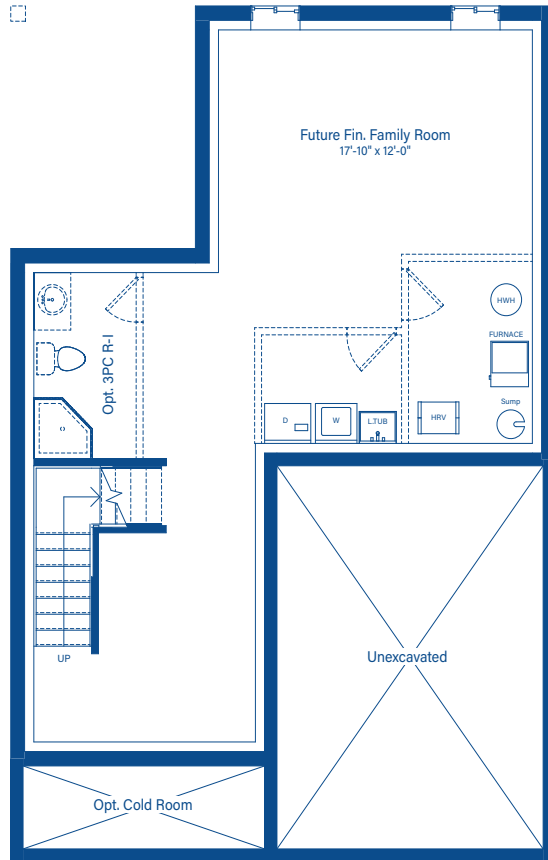

BANTING

1494 - 1744 SQ.FT.

DEVONLEIGH HOMES

WEB: DevonleighHomes.com

Plans and specifications are subject to change without notice.
All renderings and photographs are artist's concept. E&O.E.

BANTING

1494 - 1744 SQ.FT.

BASEMENT

MAIN FLOOR

2ND FLOOR

2ND FLOOR - ENSUITE OPTION